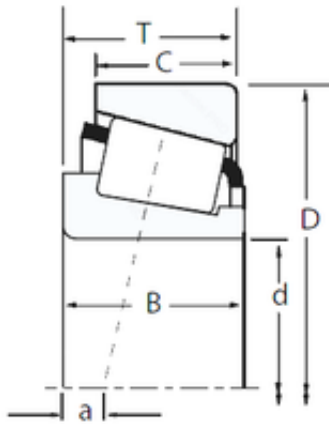

China 6205 2rs Bearing Supplier

Timken ISO Class Tapered Roller Bearing 30205 25x52x16.25mm wheel Bearings 30205M-90KM1

Bearing No. 30205

Size	25x52x16.25 mm
Bore Diameter	25 mm
Outer Diameter	52 mm
Width	16,25 mm
d	25 mm
D	52 mm
T	16,25 mm
B	15 mm
C	13 mm
R	1 mm
r	1 mm
Weight	0,15 Kg
Dynamic load rating radial (C)	36,9 kN
Calculation factor (e)	0,37

30205 Bearing 2D drawings and 3D CAD models